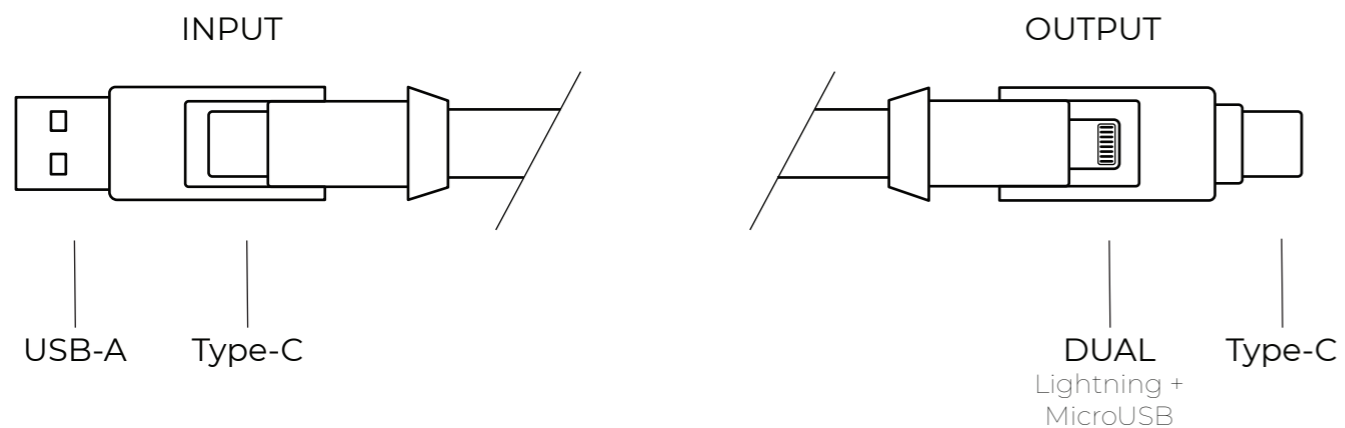

DIMENSIONS

unit mm

MATERIALS

CERTIFICATIONS

SPECIFICATIONS

Data transfer speed	480mbps / 60MBps
Charging speed	up to 15W (5V/3A)
Weight	64g

CONNECTIONS

INPUT

OUTPUT

INPUT	OUTPUT
USB-A	MicroUSB
USB-A	Lightning
USB-A	Type-C
Type-C	MicroUSB
Type-C	Lightning
Type-C	Type-C