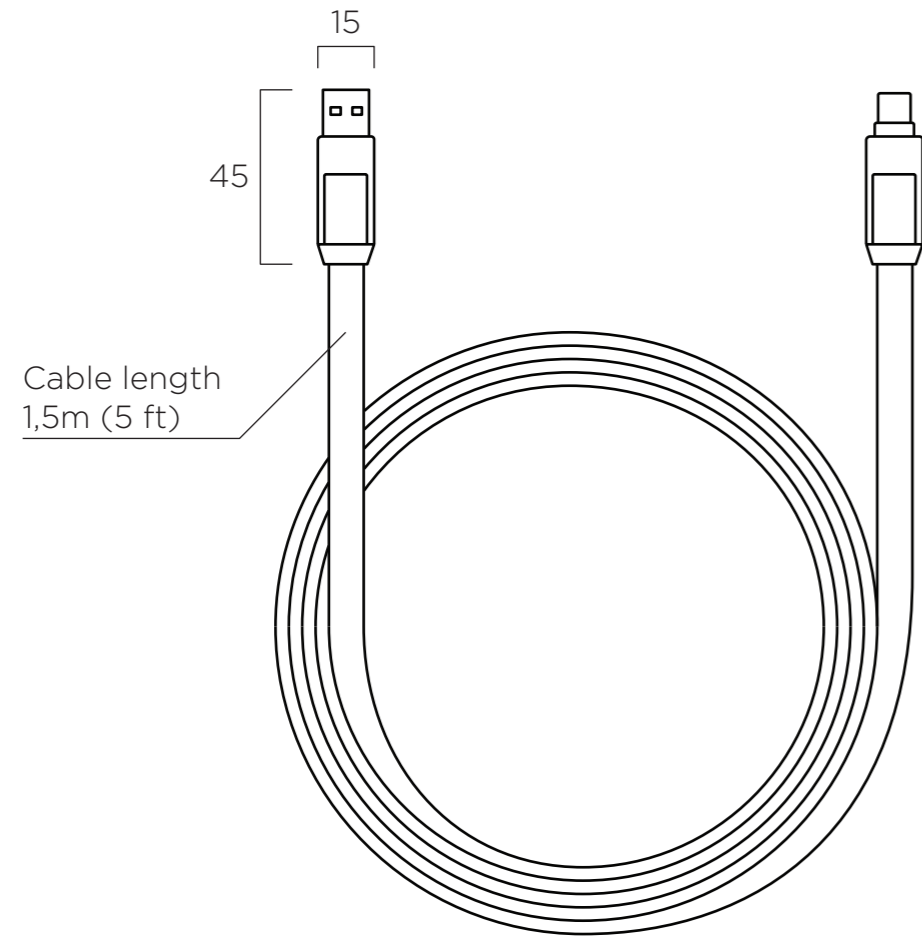

DIMENSIONS

unit mm

MATERIALS

CERTIFICATIONS

SPECIFICATIONS

Data transfer speed	480mbps / 60MBps
Charging speed	up to 15W (5V/3A)
Weight	64g

CONNECTIONS

INPUT

OUTPUT

INPUT	OUTPUT
USB-A	MicroUSB
USB-A	Lightning
USB-A	Type-C
Type-C	MicroUSB
Type-C	Lightning
Type-C	Type-C