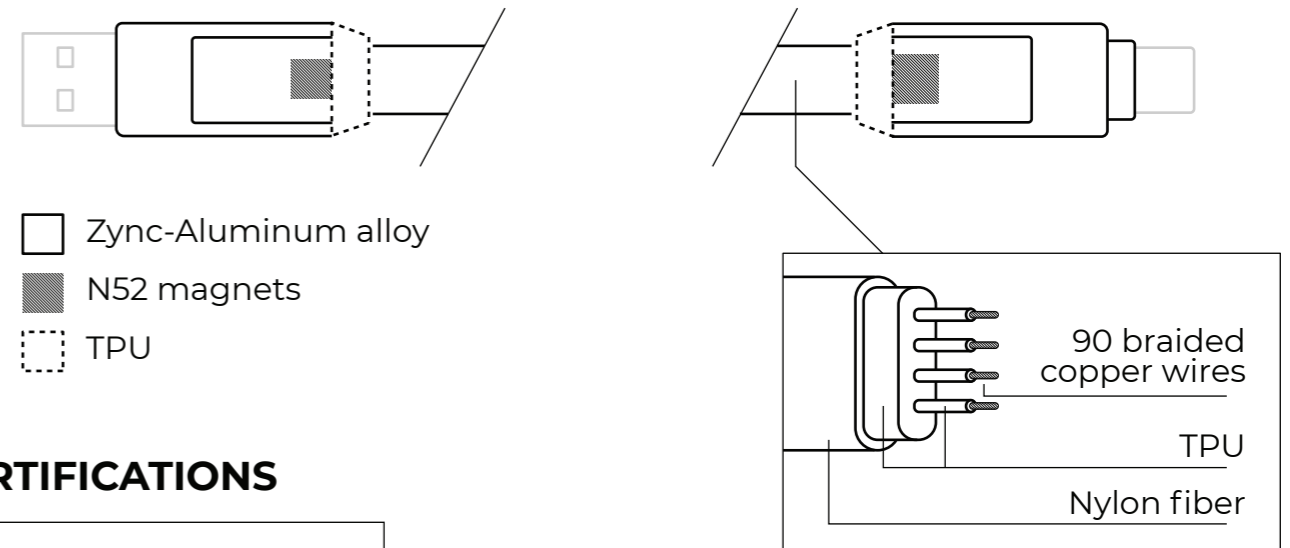

DIMENSIONS

unit mm

MATERIALS

CERTIFICATIONS

SPECIFICATIONS

Data transfer speed	480mbps / 60MBps
Charging speed	up to 15W (5V/3A)
Weight	64g

CONNECTIONS

INPUT

OUTPUT

INPUT	OUTPUT
USB-A	MicroUSB
USB-A	Lightning
USB-A	Type-C
Type-C	MicroUSB
Type-C	Lightning
Type-C	Type-C