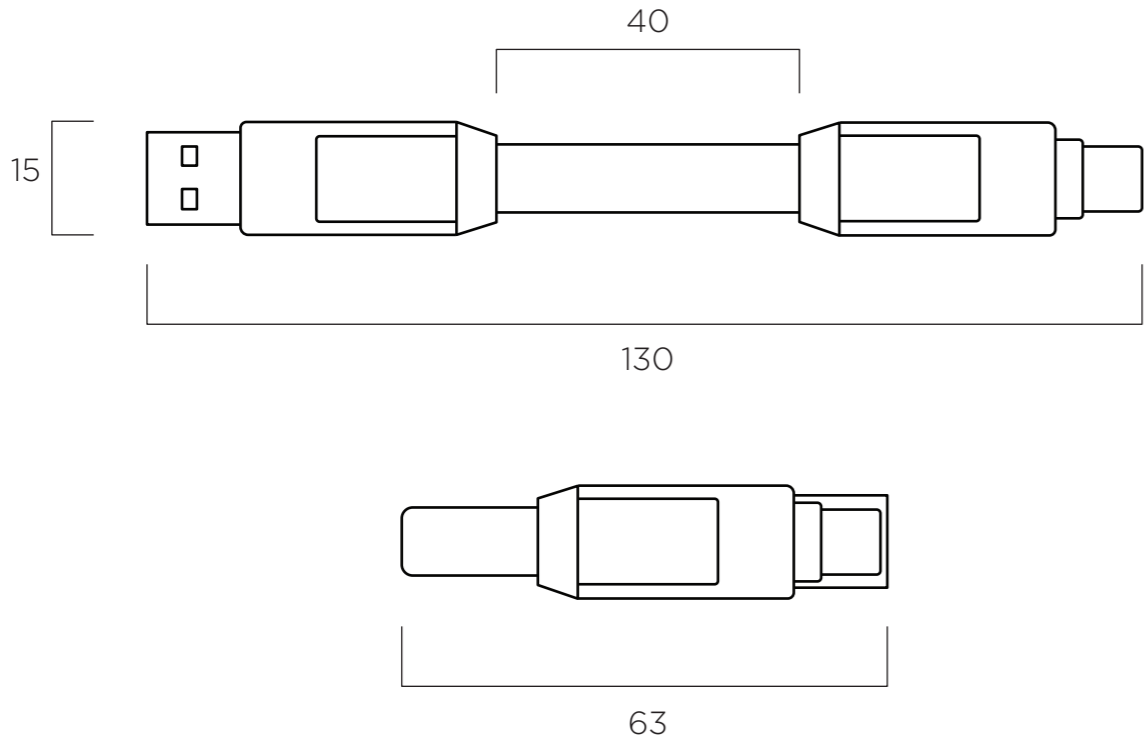

### DIMENSIONS [mm]

### SPECIFICATIONS

Data transfer speed	480mbps / 60MBps
Charging speed	up to 15W (5V/3A)
Weight	27g